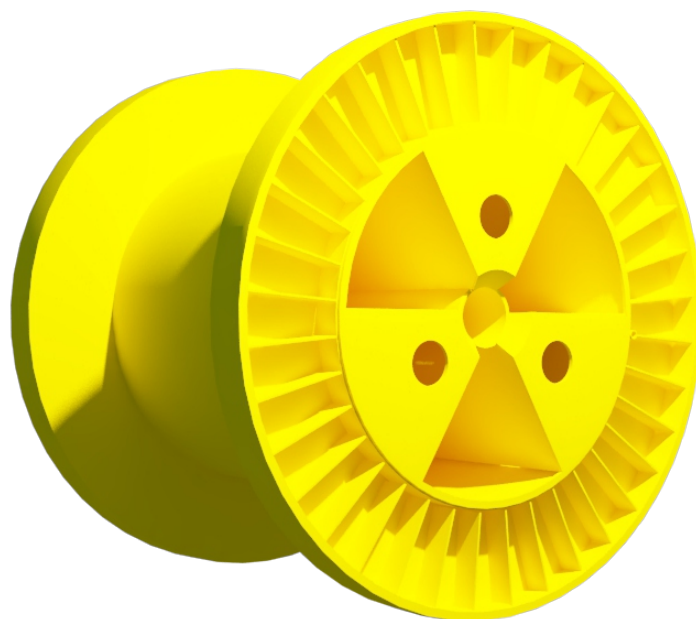

Specifications:

K-250 B reel
for copper wire with enamel insulation
and metal wire

Material - HIPS; ABS.

Weight - 1038 g

Quantity on pallet - 275 pcs.

Charge dimensions - 1.20 x 1.20 x 2.45 m.